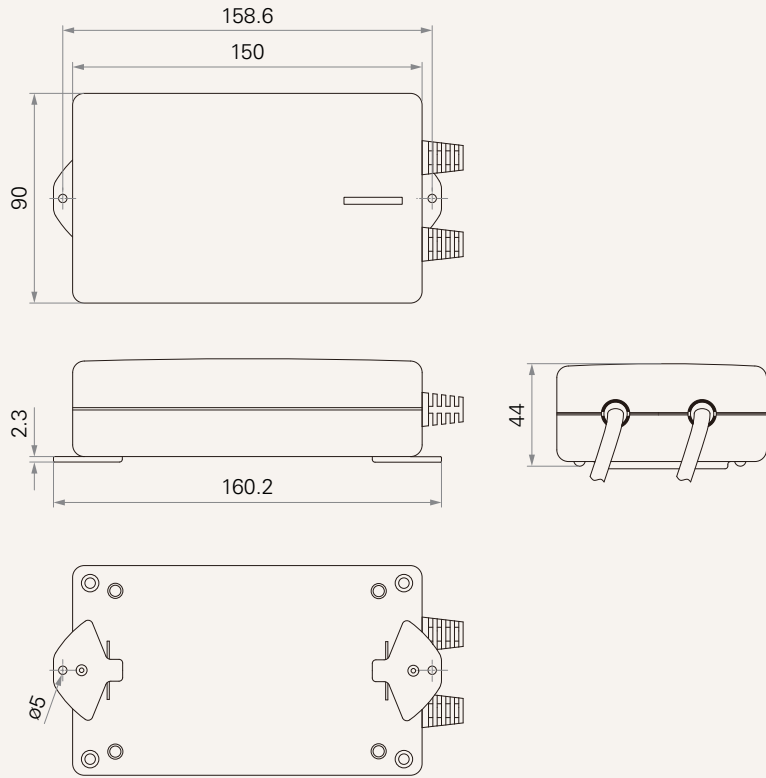

TBB3

series

Product Segments

- **Comfort Motion**

General Features

Battery type	Lithium-ion
Capacity	1.8Ah
Discharging voltage	25.2V DC, 1.8A
Charging voltage	24~32V DC
Color	Black or grey
IP rating	IP54
Certificate	IEC62133 : 2012
LED indicator (for charge / discharge status)	
Buzzer alarm available	

Drawing

Standard Dimensions
(mm)

TBB3

Version: 20180626-E

Input Connector (Plug)	3 = Long DIN 5P	7 = Small 01P
Input Cable Length (mm)	1 = Straight, 100	2 = Straight, 150
Output Connector (Socket)	3 = Long DIN 5P	8 = Small 01P
Output Cable Length (mm)	1 = Straight, 100	2 = Straight, 150
Color	1 = Black	2 = Grey (Pantone 428C)
On / Off Switch	0 = Without	
Buzzer	1 = With	
IP Rating	1 = Without	2 = IP54