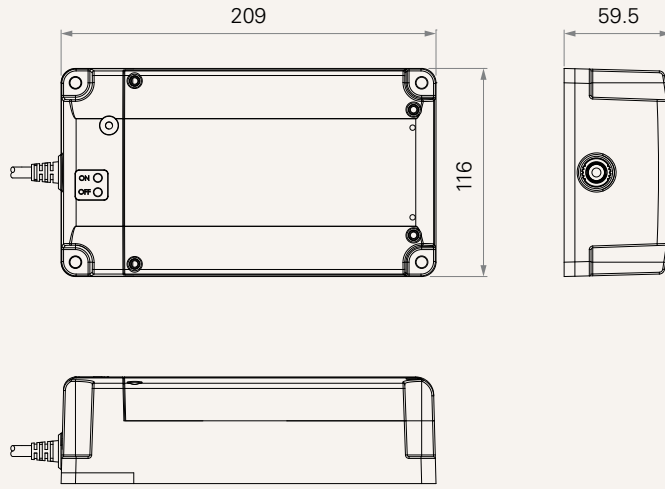

TBB4

series

Product Segments

- **Care Motion**
- **Comfort Motion**

General Features

Battery type	Lead acid
Capacity	1.2 or 2.2Ah
Discharging voltage	24V DC, 2A
Charging voltage	29~45V DC
Color	Black or grey
IP rating	IP66W
Certificate	IEC60601-1, ES60601-1
LED indication (for charge / discharge status)	
With on/off function, it's able to keep or stop discharging	

Drawing

Standard Dimensions
(mm)

TBB4

Version: 20210726-I

Battery Capacity	1 = 1.2Ah	2 = 2.2Ah		
Color	1 = Black	2 = Pantone 428C		
Cable Length (mm)	1 = Straight, 1000	2 = Straight, 2000		
On / Off Switch	1 = With			
Buzzer	0 = Without	1 = With		
PCBA	1 = General	2 = Power saving function		
IP Rating	1 = Without	2 = IP54	3 = IP66	4 = IP66W