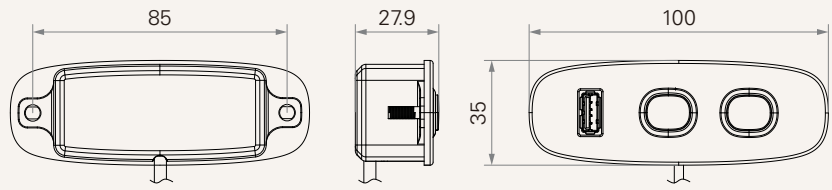

TFH17

series

Product Segments

- **Comfort Motion**

General Features

- Maximum available buttons 2
- Metallic finish
- USB socket for power charging
- Embedded into the recliner directly

Drawing

Standard Dimensions
(mm)

TFH17

Version: 20160506-A

Number of Motor	1 = 1
Plug	3 = Short DIN 5 pin, 90° plug
Cable Length (mm)	1 = Straight, 1500

Terms of Use

The user is responsible for determining the suitability of TiMOTION products for a specific application. TiMOTION products are subject to change without prior notice.