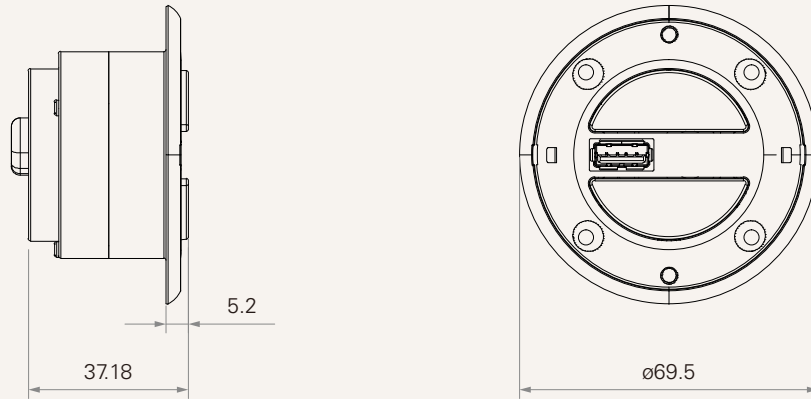

## General Features

Maximum available buttons	2
Options	Back light, USB charging socket
Embedded into the recliner directly	

**Drawing**

Standard Dimensions  
(mm)

## TFH2

Version: 20200217-B

<b>Back Light</b>	0 = Without	1 = With
<b>Number of Actuators</b>	1 = 1	
<b>Plug</b>	1 = Long DIN 5P, 90°	
<b>Color</b>	1 = Black	
<b>Cable Length (mm)</b>	1 = Straight, 1500	2 = Straight, 2000
<b>Usb Charging Socket</b>	1 = With	