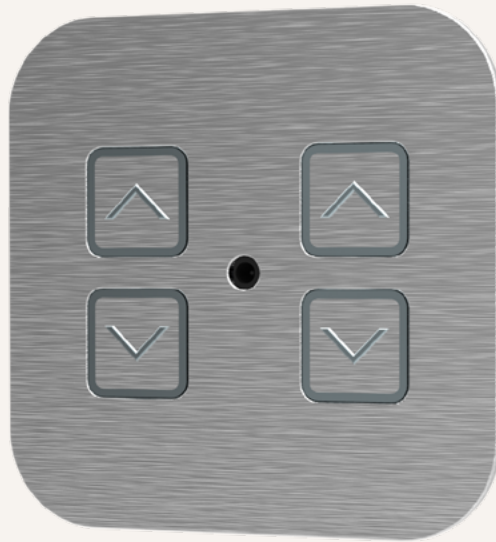

TFH7S

series

Product Segments

- **Comfort Motion**

General Features

Maximum available buttons 4

Metallic finish, square design

It includes a 3.5mm socket inserted within the recliner that is used for charging the TBB through the TBC

Embedded into the recliner directly

Drawing

Standard Dimensions
(mm)

TFH7S Ordering Key

TFH7S

Version: 20180123-B

Plug	2 = RJ 10P, 90°	5 = RJ 10P, 180°
-------------	-----------------	------------------

Cable Length (mm)	2 = Straight, 1500	
--------------------------	--------------------	--