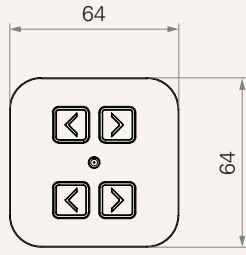

TFH7S

series

Product Segments

- **Comfort Motion**

General Features

Maximum available buttons 4

Metallic finish, square design

It includes a 3.5mm socket inserted within the recliner that is used for charging the TBB through the TBC

Embedded into the recliner directly

Drawing

Standard Dimensions
(mm)

TFH7S Ordering Key

TFH7S

Version: 20180123-B

Plug	2 = RJ 10P, 90°	5 = RJ 10P, 180°
-------------	-----------------	------------------

Cable Length (mm)	2 = Straight, 1500	
--------------------------	--------------------	--