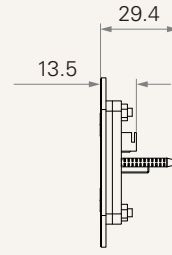

TFH7S

series

Product Segments

- **Comfort Motion**

General Features

Maximum available buttons 4

Metallic finish, square design

It includes a 3.5mm socket inserted within the recliner that is used for charging the TBB through the TBC

Embedded into the recliner directly

Drawing

Standard Dimensions
(mm)

TFH7S Ordering Key

TFH7S

Version: 20180123-B

Plug	2 = RJ 10P, 90°	5 = RJ 10P, 180°
-------------	-----------------	------------------

Cable Length (mm)	2 = Straight, 1500	
--------------------------	--------------------	--