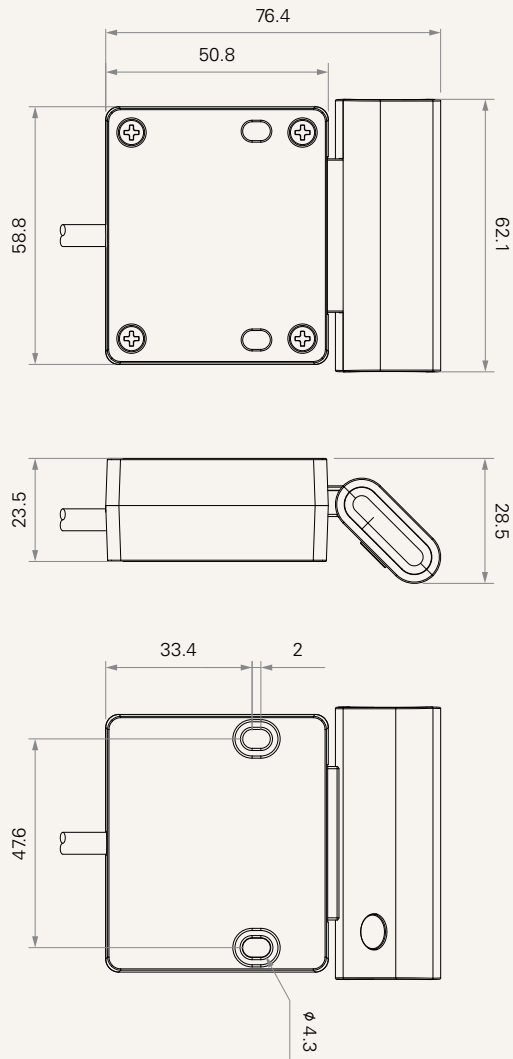

#### General Features

Max. available buttons	2
Color	Case: White, black Faceplate: Wooden, black
Options	Metric or imperial system Anti-pulling tube

3-digit display shows the height of the desk

Simple control for height-adjustable desks

Mounted to the desk front side

**Drawing**

Standard Dimensions  
(mm)

## TDH24P

Version: 20201229-A

<b>Plug</b>	6 = RJ 10P flat, 180°, for Ergo TC	7 = RJ 10P flat, 90°, for TC22
<b>Case Color</b>	1 = White S	2 = Black
<b>Faceplate Color</b>	1 = Wooden	2 = Black
<b>Setting Button Color</b>	1 = Silver	2 = Black
<b>Logo (Print)</b>	1 = Without	2 = TiMOTION
<b>Unit</b>	1 = Metric system (cm)	2 = Imperial system (inch)
<b>Cable Length (mm)</b>	1 = Straight, 1000	2 = Straight, 2000
<b>Anti-Pulling Tube</b>	0 = Without	1 = With