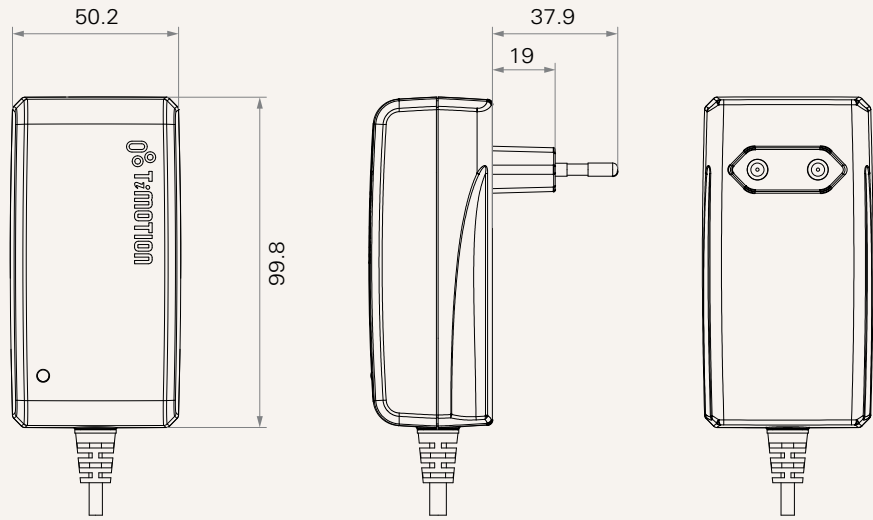

TBC2

series

Optional

Product Segments

- **Care Motion**

General Features

Options

Charging dock

Designed specifically to recharge the control box-TC12 series

The TBC2 must be ordered separately when ordering TC12

Drawing

Dimensions with EU Plug
(mm)

Dimensions with USA Plug
(mm)

Dimensions with AUS Plug
(mm)

Drawing

Dimensions with UK Plug
(mm)

Dimensions with JPN Plug
(mm)

Cradle Standard Dimensions
(mm)

TBC2 Ordering Key

TBC2

Version: 20180515-C

Input Voltage	4 = 100~240V AC		
Ac Plug	1 = EU 2 = US	3 = AU 4 = UK	5 = JP
Color	1 = Black	2 = Grey (Pantone 428C)	
Charging Cradle	0 = Without	1 = With	
Cable Length (mm)	1 = Straight, 2000mm; DC plug		2 = Straight, 4000mm; DC plug
Ip Rating	1 = Without		