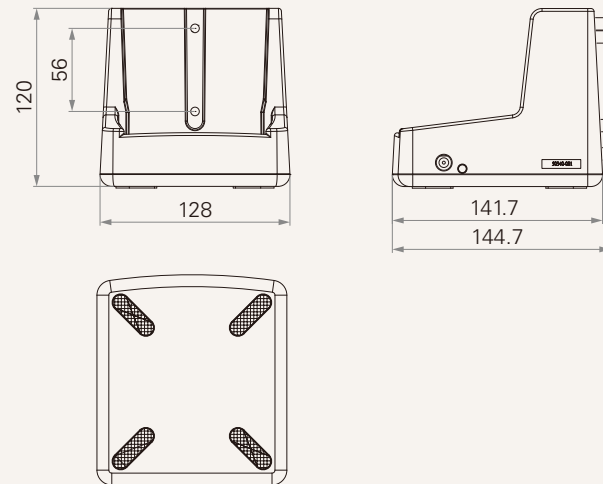

Designed specifically to recharge the control box-TC12 series

The TBC2 must be ordered separately when ordering TC12

Drawing

Dimensions with EU Plug
(mm)

Dimensions with USA Plug
(mm)

Dimensions with AUS Plug
(mm)

Drawing

Dimensions with UK Plug
(mm)

Dimensions with JPN Plug
(mm)

Cradle Standard Dimensions
(mm)

TBC2 Ordering Key

TBC2

Version: 20180515-C

Input Voltage	4 = 100~240V AC		
Ac Plug	1 = EU 2 = US	3 = AU 4 = UK	5 = JP
Color	1 = Black	2 = Grey (Pantone 428C)	
Charging Cradle	0 = Without	1 = With	
Cable Length (mm)	1 = Straight, 2000mm; DC plug		2 = Straight, 4000mm; DC plug
Ip Rating	1 = Without		