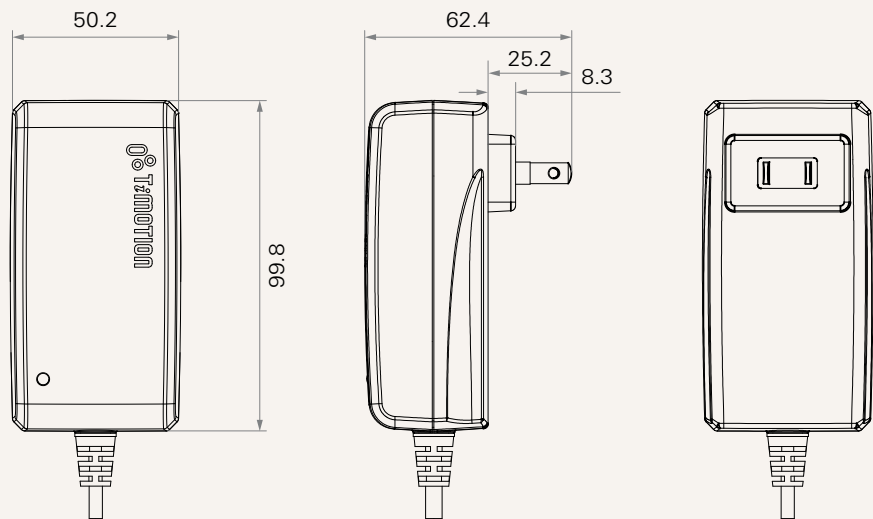

Designed specifically to recharge the control box-TC12 series

The TBC2 must be ordered separately when ordering TC12

Drawing

Dimensions with EU Plug
(mm)

Dimensions with USA Plug
(mm)

Dimensions with AUS Plug
(mm)

Drawing

Dimensions with UK Plug
(mm)

Dimensions with JPN Plug
(mm)

Cradle Standard Dimensions
(mm)

TBC2 Ordering Key

TBC2

Version: 20180515-C

Input Voltage	4 = 100~240V AC		
Ac Plug	1 = EU 2 = US	3 = AU 4 = UK	5 = JP
Color	1 = Black	2 = Grey (Pantone 428C)	
Charging Cradle	0 = Without	1 = With	
Cable Length (mm)	1 = Straight, 2000mm; DC plug		2 = Straight, 4000mm; DC plug
Ip Rating	1 = Without		