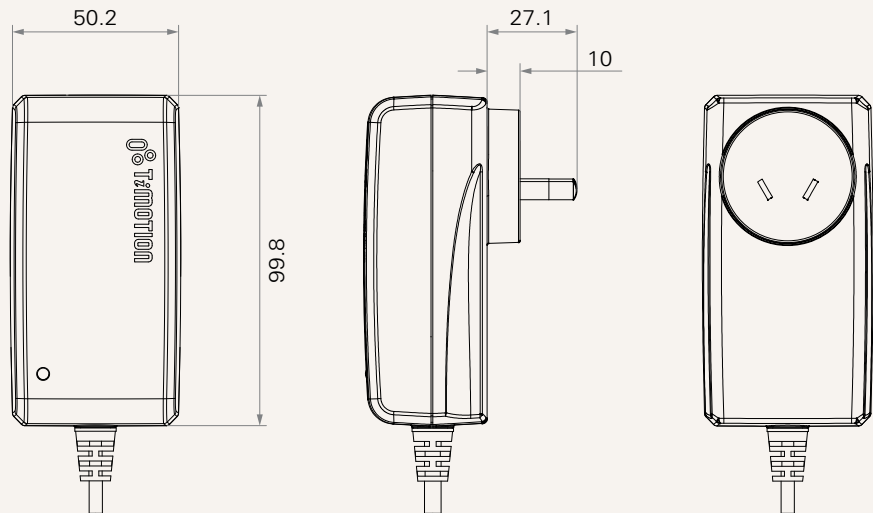

Designed specifically to recharge the control box-TC12 series

The TBC2 must be ordered separately when ordering TC12

Drawing

Dimensions with EU Plug
(mm)

Dimensions with USA Plug
(mm)

Dimensions with AUS Plug
(mm)

Drawing

Dimensions with UK Plug
(mm)

Dimensions with JPN Plug
(mm)

Cradle Standard Dimensions
(mm)

TBC2 Ordering Key

TBC2

Version: 20180515-C

Input Voltage	4 = 100~240V AC		
Ac Plug	1 = EU 2 = US	3 = AU 4 = UK	5 = JP
Color	1 = Black	2 = Grey (Pantone 428C)	
Charging Cradle	0 = Without	1 = With	
Cable Length (mm)	1 = Straight, 2000mm; DC plug		2 = Straight, 4000mm; DC plug
Ip Rating	1 = Without		