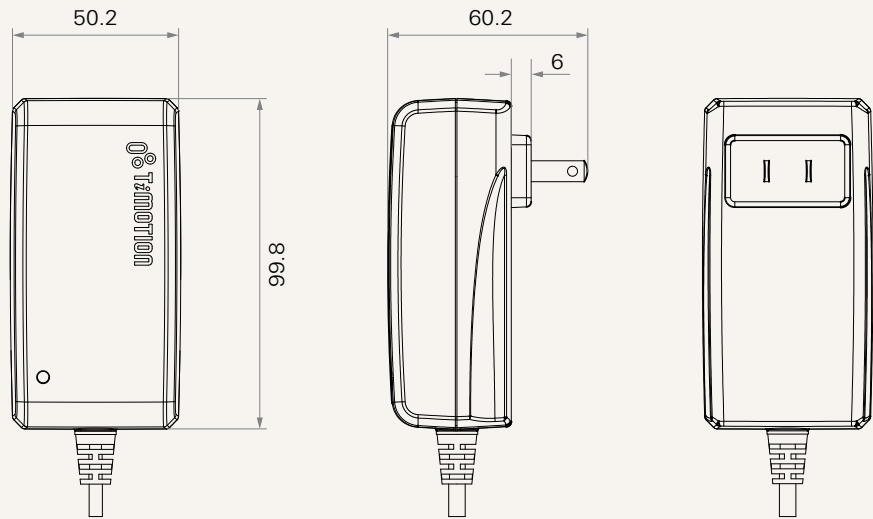

Designed specifically to recharge the control box-TC12 series

The TBC2 must be ordered separately when ordering TC12

Drawing

Dimensions with EU Plug
(mm)

Dimensions with USA Plug
(mm)

Dimensions with AUS Plug
(mm)

Drawing

Dimensions with UK Plug
(mm)

Dimensions with JPN Plug
(mm)

Cradle Standard Dimensions
(mm)

TBC2 Ordering Key

TBC2

Version: 20180515-C

Input Voltage	4 = 100~240V AC		
Ac Plug	1 = EU 2 = US	3 = AU 4 = UK	5 = JP
Color	1 = Black	2 = Grey (Pantone 428C)	
Charging Cradle	0 = Without	1 = With	
Cable Length (mm)	1 = Straight, 2000mm; DC plug		2 = Straight, 4000mm; DC plug
Ip Rating	1 = Without		