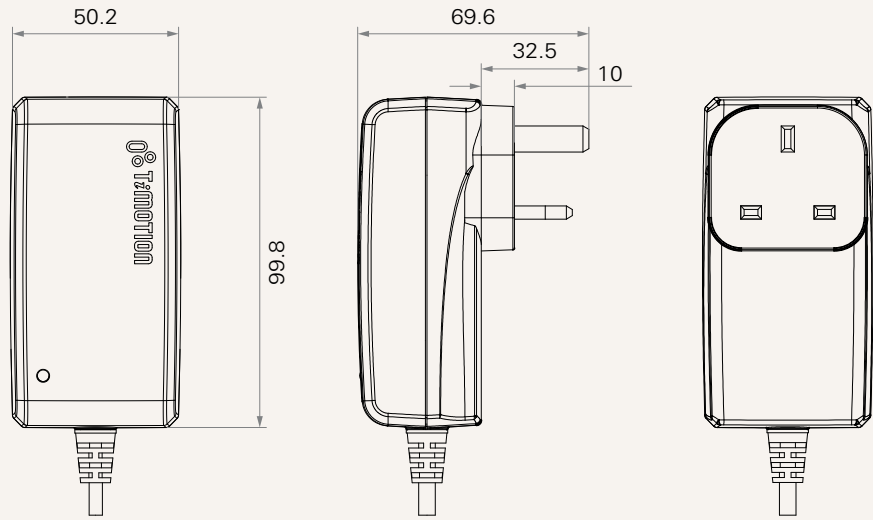

Designed specifically to recharge the control box-TC12 series

The TBC2 must be ordered separately when ordering TC12

Drawing

Dimensions with EU Plug
(mm)

Dimensions with USA Plug
(mm)

Dimensions with AUS Plug
(mm)

Drawing

Dimensions with UK Plug
(mm)

Dimensions with JPN Plug
(mm)

Cradle Standard Dimensions
(mm)

TBC2 Ordering Key

TBC2

Version: 20180515-C

Input Voltage	4 = 100~240V AC		
Ac Plug	1 = EU 2 = US	3 = AU 4 = UK	5 = JP
Color	1 = Black	2 = Grey (Pantone 428C)	
Charging Cradle	0 = Without	1 = With	
Cable Length (mm)	1 = Straight, 2000mm; DC plug		2 = Straight, 4000mm; DC plug
Ip Rating	1 = Without		