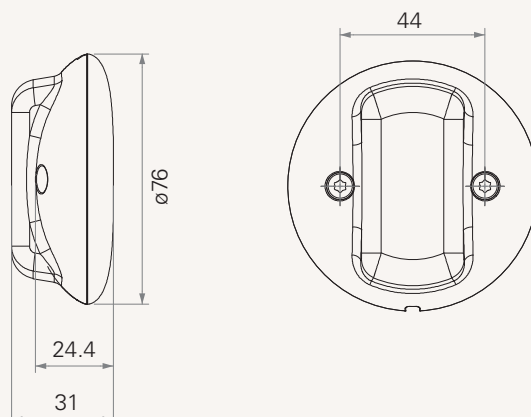

## Drawing

Standard Dimensions  
(mm)

## TMM3

Version: 20130705-A

	<b>Voltage</b>	1 = 12V	2 = 24V	
	<b>Color</b>	1 = Black	A = Customized	
	<b>Cable Length</b>	1 = Straight, 1000mm	2 = Straight, 2000mm	A = Customized
	<b>Plug</b>	2 = Tinned leads	F = Molex 2pin	A = Customized