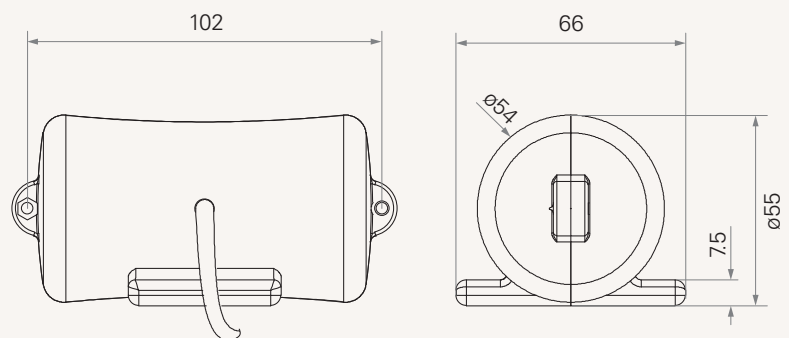

TMM4

series

Product Segments

- **Comfort Motion**

General Features

Massage motor
12V DC or 24V DC
Suitable for adjustable beds

Drawing

Standard Dimensions
(mm)

TMM4

Version: 20130705-A

| | | | |
|--|---------------------|---|--|
|  | Voltage | 1 = 12V | 2 = 24V |
|  | Color | 1 = Black | A = Customized |
|  | Cable length | 1 = Straight, 1000mm | 2 = Straight, 2000mm A = Customized |
|  | Plug | 1 = TiMOTION's standard DIN 6pin plug 2 = Tinned leads | F = Molex 2pin A = Customized |