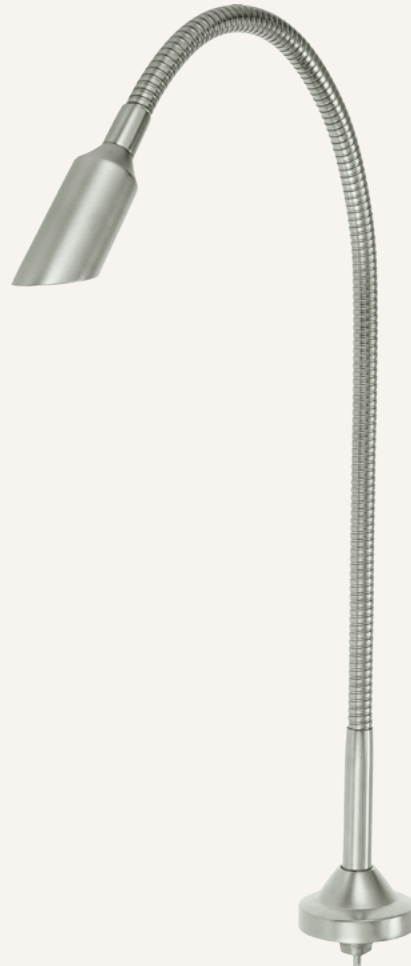

TRL1

series

Product Segments

- **Care Motion**
- **Comfort Motion**

General Features

- LED reading light
- Mounted into the recliner or home leisure bed directly
- Elegant and compact design
- Flexible gooseneck

Drawing

Standard Dimensions
(mm)

Cable Type

One Section Cable

Cable Length (mm)

CODE	A	B	C
1	25	220	250

Cable Type

Two Section Cable

Cable Length (mm)

CODE	A	B	C	D
1	25	220	250	850

TRL1

Version: 20170426-A

Voltage	1 = 12V	2 = 24V
Connector	1 = DIN 4pin, 180°	2 = RJ 10pin, 180°
Cable Type	1 = One section	2 = Two sections
Cable Length	1 = Standard, See page 2	