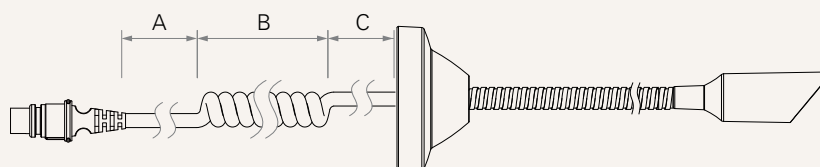

TRL1

series

Product Segments

- **Care Motion**
- **Comfort Motion**

General Features

- LED reading light
- Mounted into the recliner or home leisure bed directly
- Elegant and compact design
- Flexible gooseneck

Drawing

Standard Dimensions
(mm)

Cable Type

One Section Cable

Cable Length (mm)

CODE	A	B	C
1	25	220	250

Cable Type

Two Section Cable

Cable Length (mm)

CODE	A	B	C	D
1	25	220	250	850

TRL1

Version: 20170426-A

Voltage	1 = 12V	2 = 24V
Connector	1 = DIN 4pin, 180°	2 = RJ 10pin, 180°
Cable Type	1 = One section	2 = Two sections
Cable Length	1 = Standard, See page 2	