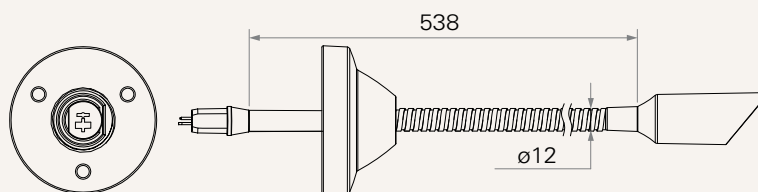

TRL1

series

Product Segments

- **Care Motion**
- **Comfort Motion**

General Features

- LED reading light
- Mounted into the recliner or home leisure bed directly
- Elegant and compact design
- Flexible gooseneck

Drawing

Standard Dimensions
(mm)

Cable Type

One Section Cable

Cable Length (mm)

CODE	A	B	C
1	25	220	250

Cable Type

Two Section Cable

Cable Length (mm)

CODE	A	B	C	D
1	25	220	250	850

TRL1

Version: 20170426-A

Voltage	1 = 12V	2 = 24V
Connector	1 = DIN 4pin, 180°	2 = RJ 10pin, 180°
Cable Type	1 = One section	2 = Two sections
Cable Length	1 = Standard, See page 2	