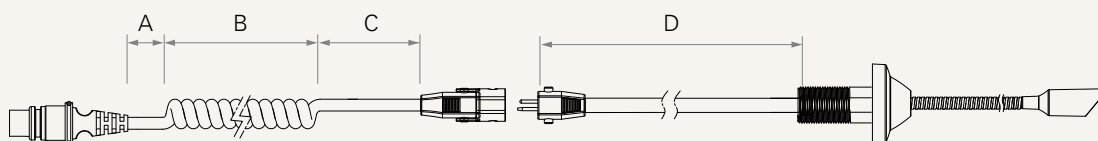

TRL1

series

Product Segments

- **Care Motion**
- **Comfort Motion**

General Features

- LED reading light
- Mounted into the recliner or home leisure bed directly
- Elegant and compact design
- Flexible gooseneck

Drawing

Standard Dimensions
(mm)

Cable Type

One Section Cable

Cable Length (mm)

CODE	A	B	C
1	25	220	250

Cable Type

Two Section Cable

Cable Length (mm)

CODE	A	B	C	D
1	25	220	250	850

TRL1

Version: 20170426-A

Voltage	1 = 12V	2 = 24V
Connector	1 = DIN 4pin, 180°	2 = RJ 10pin, 180°
Cable Type	1 = One section	2 = Two sections
Cable Length	1 = Standard, See page 2	