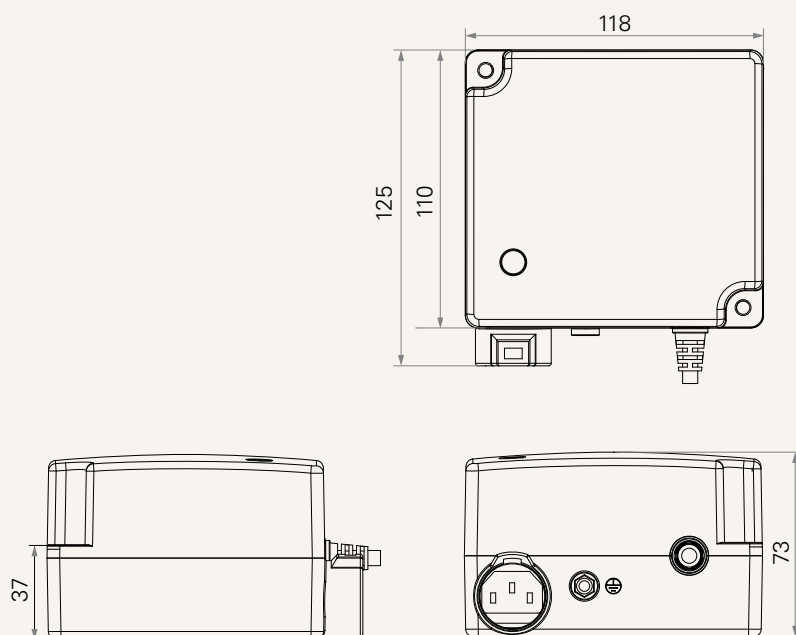

TP4

series

Product Segments

- **Care Motion**

General Features

Transformer type	EI, Toroidal, or SMPS
Input voltage	110V AC, 120V AC, 230V AC, or 100~240V AC (SMPS)
Maximum output	30V DC, 5A
Plug support	EU, USA, AUS, UK, or JPN
Color	Black or grey
Certificate	IEC60601-1 and ES60601-1

Drawing

Standard Dimension
(mm)

Voltage	1 = 110V AC	2 = 120V AC	3 = 230V AC	4 = 100~240V AC (SMPS)
Plug	1 = EU 2 = USA	3 = AUS 4 = UK	5 = JPN A = Others	
Color	1 = Black		2 = Grey (Pantone 428C)	
Cable Length	0 = AC cable: straight, 4000mm; DC cable: straight, 150mm (mount on TC8)			A = Customized
	1 = AC cable: straight, 2000mm; DC cable: straight, 1000mm			
	2 = AC cable: straight, 4000mm; DC cable: straight, 1000mm			
Grounding Function	0 = Without		1 = With	