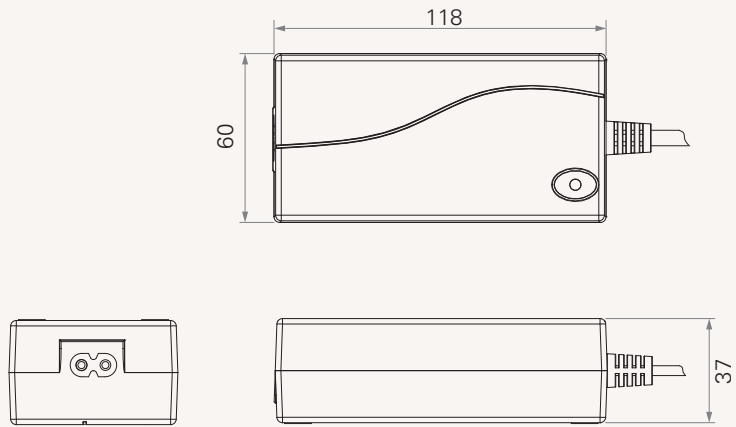

## General Features

Transformer type	SMPS
Input voltage	100~240V AC
Maximum output	29V DC, 2.0A
Plug support	EU, USA, AUS, UK, JPN
Color	Black or grey
Certificate	C-Tick, MEPS, ACMA, RoHS, EMC, and IEC 61558-2-16

**Drawing**

Standard Dimensions  
(mm)

# TP5 Ordering Key

TP5

Version: 20160623-C

	<b>Plug</b>	1 = EU 2 = USA	3 = AUS 4 = UK	5 = JPN	
	<b>Color</b>	1 = Black	2 = Grey (Pantone 428C)		
	<b>Cable Length</b>	1 = AC cable: straight, 1500mm; DC cable: straight, 1000mm; DIN plug 3 = AC cable: straight, 1500mm; DC cable: straight, 1000mm; 01 plug			A = Customized