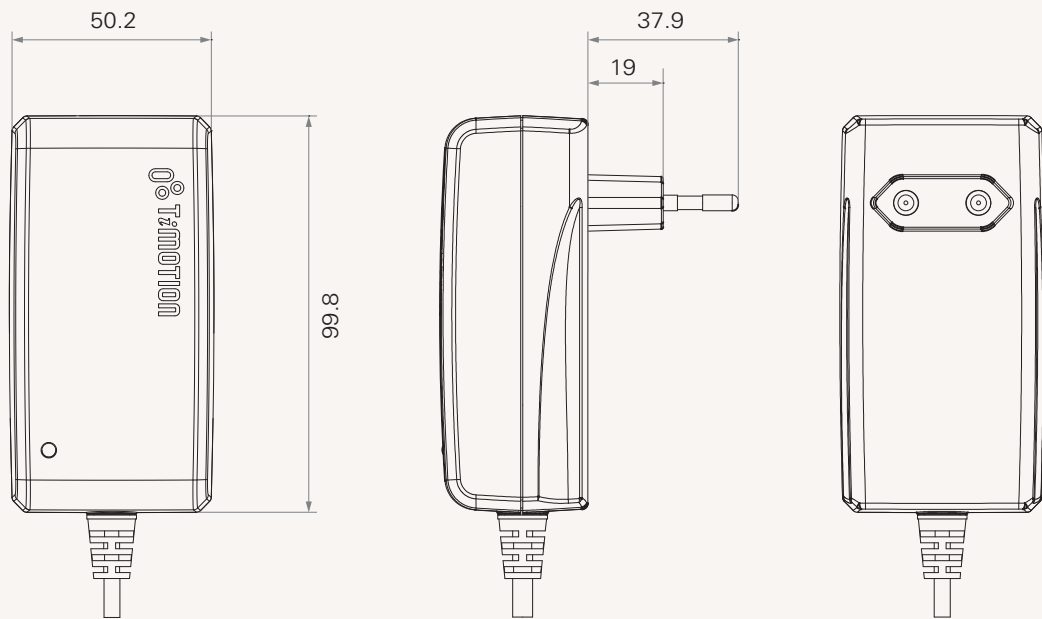

TP7

series

Product Segments

- **Comfort Motion**

General Features

Transformer type	SMPS
Input voltage	100~240V AC
Maximum output	29V DC, 1.5A
Plug support	EU, USA, AUS, UK, JPN
Color	Black or grey

Drawing

Dimensions with EU Plug
(mm)

Dimensions with USA Plug
(mm)

Drawing

Dimensions with AUS Plug
(mm)

Dimensions with UK Plug
(mm)

Drawing

Dimensions with JPN Plug
(mm)

TP7 Ordering Key

TP7

Version: 20160623-E

	Plug	1 = EU 2 = USA	3 = AUS 4 = UK	5 = JPN
	Color	1 = Black	2 = Grey (Pantone 428C)	
	Cable Length and Connector	1 = Straight, 2000mm; DIN 5pin socket 2 = Straight, 2000mm; O1 socket	3 = Straight, 4000mm; DIN 5pin socket 4 = Straight, 4000mm; O1 socket	