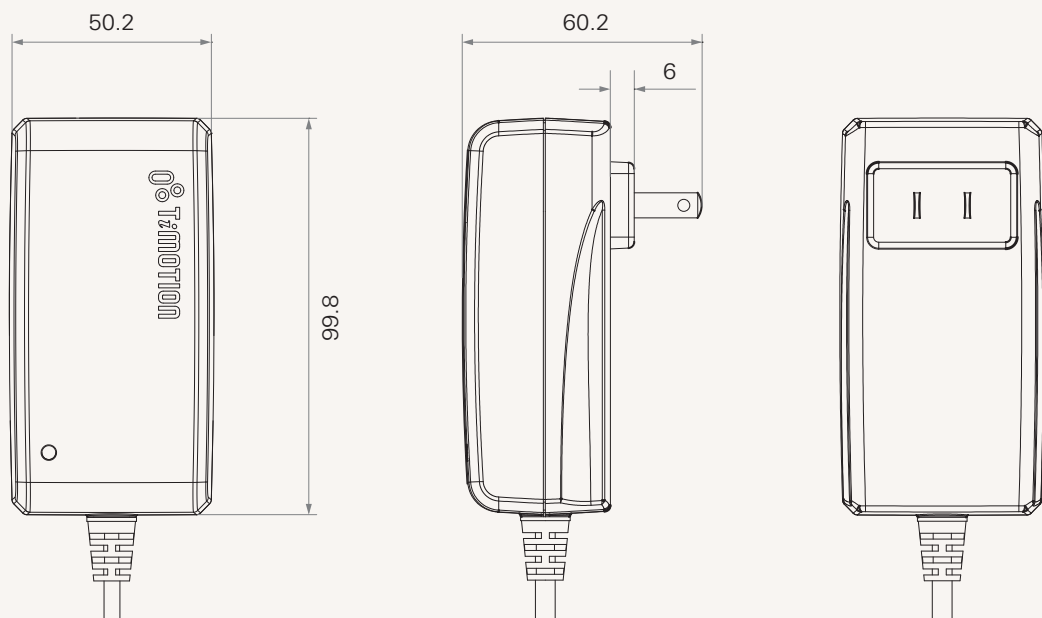

TP7

series

Product Segments

- **Comfort Motion**

General Features

Transformer type	SMPS
Input voltage	100~240V AC
Maximum output	29V DC, 1.5A
Plug support	EU, USA, AUS, UK, JPN
Color	Black or grey

Drawing

Dimensions with EU Plug
(mm)

Dimensions with USA Plug
(mm)

Drawing

Dimensions with AUS Plug
(mm)

Dimensions with UK Plug
(mm)

Drawing

Dimensions with JPN Plug
(mm)

TP7 Ordering Key

TP7

Version: 20160623-E

	Plug	1 = EU 2 = USA	3 = AUS 4 = UK	5 = JPN
	Color	1 = Black	2 = Grey (Pantone 428C)	
	Cable Length and Connector	1 = Straight, 2000mm; DIN 5pin socket 2 = Straight, 2000mm; O1 socket	3 = Straight, 4000mm; DIN 5pin socket 4 = Straight, 4000mm; O1 socket	