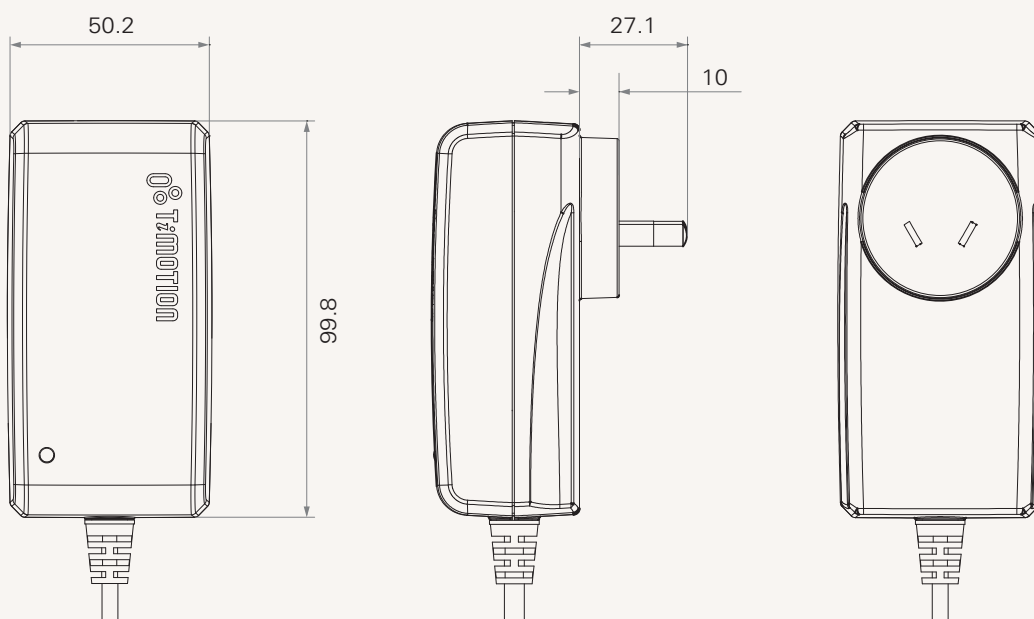

TP7

series

Product Segments

- **Comfort Motion**

General Features

Transformer type	SMPS
Input voltage	100~240V AC
Maximum output	29V DC, 1.5A
Plug support	EU, USA, AUS, UK, JPN
Color	Black or grey

Drawing

Dimensions with EU Plug
(mm)

Dimensions with USA Plug
(mm)

Drawing

Dimensions with AUS Plug
(mm)

Dimensions with UK Plug
(mm)

Drawing

Dimensions with JPN Plug
(mm)

TP7 Ordering Key

TP7

Version: 20160623-E

	Plug	1 = EU 2 = USA	3 = AUS 4 = UK	5 = JPN
	Color	1 = Black	2 = Grey (Pantone 428C)	
	Cable Length and Connector	1 = Straight, 2000mm; DIN 5pin socket 2 = Straight, 2000mm; O1 socket	3 = Straight, 4000mm; DIN 5pin socket 4 = Straight, 4000mm; O1 socket	