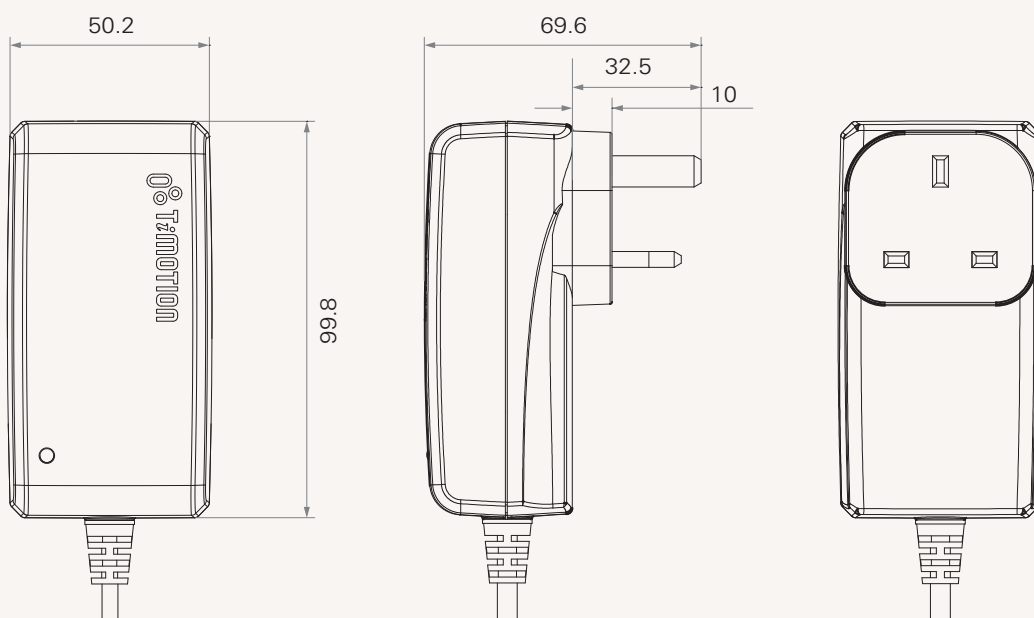

TP7

series

Product Segments

- **Comfort Motion**

General Features

Transformer type	SMPS
Input voltage	100~240V AC
Maximum output	29V DC, 1.5A
Plug support	EU, USA, AUS, UK, JPN
Color	Black or grey

Drawing

Dimensions with EU Plug
(mm)

Dimensions with USA Plug
(mm)

Drawing

Dimensions with AUS Plug
(mm)

Dimensions with UK Plug
(mm)

Drawing

Dimensions with JPN Plug
(mm)

TP7 Ordering Key

TP7

Version: 20160623-E

	Plug	1 = EU 2 = USA	3 = AUS 4 = UK	5 = JPN
	Color	1 = Black	2 = Grey (Pantone 428C)	
	Cable Length and Connector	1 = Straight, 2000mm; DIN 5pin socket 2 = Straight, 2000mm; O1 socket	3 = Straight, 4000mm; DIN 5pin socket 4 = Straight, 4000mm; O1 socket	