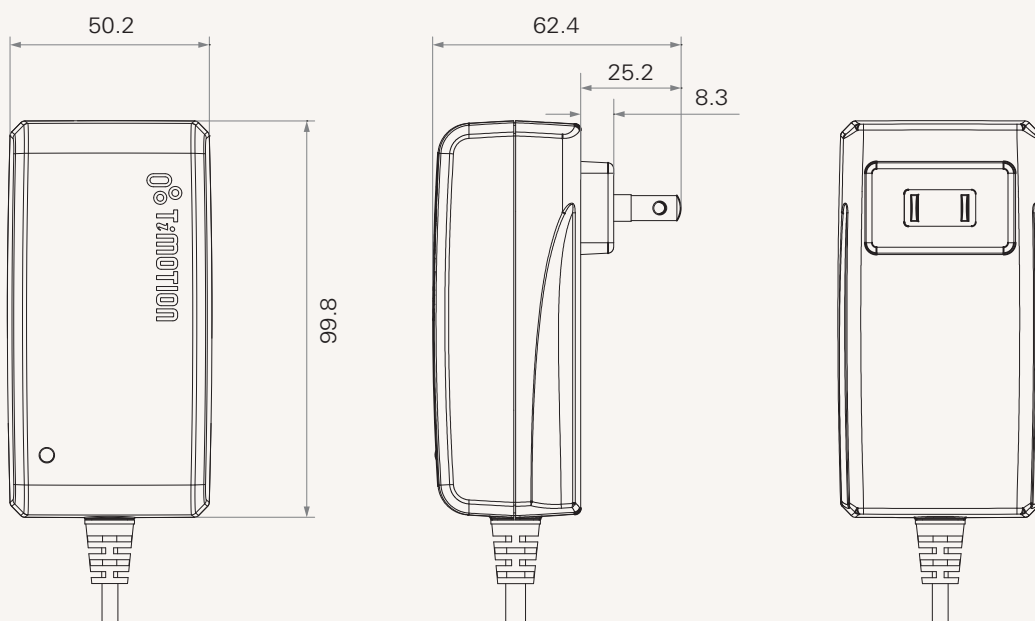

TP7

series

Product Segments

- **Comfort Motion**

General Features

Transformer type	SMPS
Input voltage	100~240V AC
Maximum output	29V DC, 1.5A
Plug support	EU, USA, AUS, UK, JPN
Color	Black or grey

Drawing

Dimensions with EU Plug
(mm)

Dimensions with USA Plug
(mm)

Drawing

Dimensions with AUS Plug
(mm)

Dimensions with UK Plug
(mm)

Drawing

Dimensions with JPN Plug
(mm)

TP7 Ordering Key

TP7

Version: 20160623-E

	Plug	1 = EU 2 = USA	3 = AUS 4 = UK	5 = JPN
	Color	1 = Black	2 = Grey (Pantone 428C)	
	Cable Length and Connector	1 = Straight, 2000mm; DIN 5pin socket 2 = Straight, 2000mm; O1 socket	3 = Straight, 4000mm; DIN 5pin socket 4 = Straight, 4000mm; O1 socket	