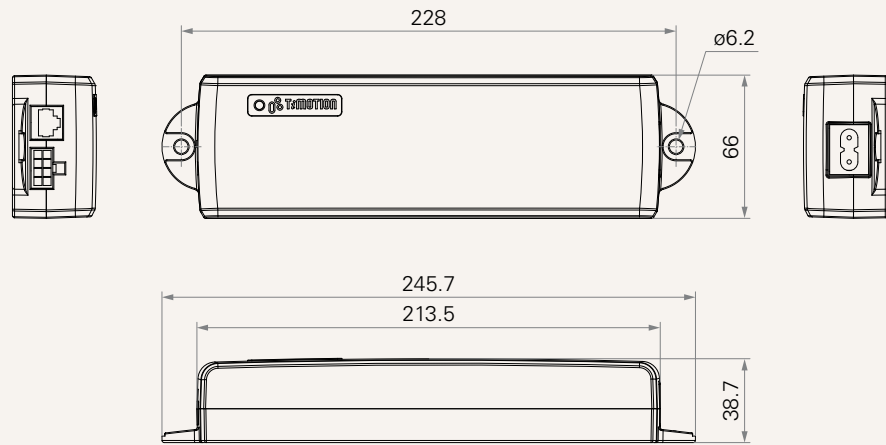

TC11

series

Product Segments

- **Comfort Motion**
- **Ergo Motion**

General Features

Built-in transformer type	SMPS
Maximum output	32V DC, 2.5A
Plug support	EU, USA, AUS, UK, JPN
Number of actuators	1
Color	Black
Certificate	UL508, EN55014-1, EN55014-2, EN61000-3-2, EN61000-3-3
0.1W standby power consumption	
Especially designed for adjustable height desk application	

Drawing

Standard Dimensions
(mm)

TC11

Version: 20170921-F

Plug	1 = EU 2 = USA	3 = AUS 4 = UK	5 = JPN
Color	1 = Black		
Cable Length (mm)	1 = Straight, 1500	2 = Straight, 2000	3 = Straight, 4000
Transformer	3 = SPM-72C (32V/2.5A + 5V/100mA, 0.1W standby power, 100-240V)		
MCU	1 = With MCU	2 = With MCU (5V high current version)	