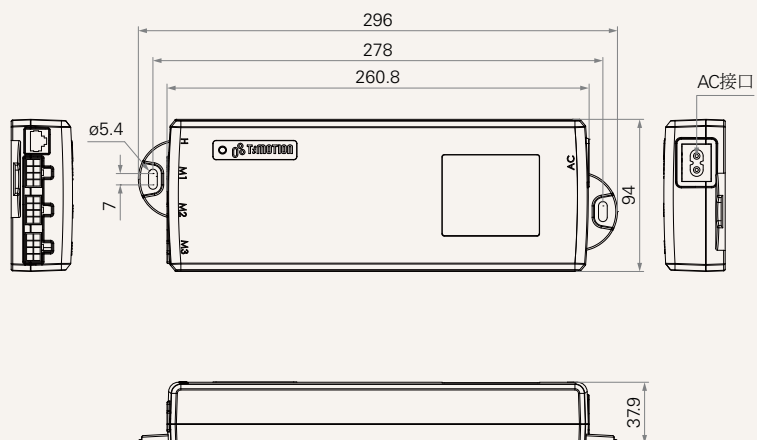

TC16

series

Product Segments

- **Ergo Motion**

General Features

Built-in transformer type	SMPS
Maximum output	32V DC, 4.0A
Plug support	EU, USA, AUS, UK, JPN
Number of actuators	3
Color	Black
0.1W standby power consumption	
Especially designed for adjustable height desk application	
Support synchronous movement	

Drawing

Standard Dimensions
(mm)

TC16

Version: 20160921-E

Plug	1 = EU 2 = USA	3 = AUS 4 = UK	5 = JPN
Color	1 = Black		
Cable Length	1 = Straight, 1500mm	2 = Straight, 2000mm	3 = Straight, 4000mm
Transformer	1 = SPM-120C (32V/4.0A+5V/100mA, 0.1W standby power, 100-240V) 4 = SPM-73C (32V/2.5A+5V/100mA, 0.1W standby power, 100-240V)		5 = SPM-120 (32V/4.0A, 0.5W standby power, 100-240V) 8 = SPM-73 (32V/2.5A, 0.5W standby power, 100-240V)