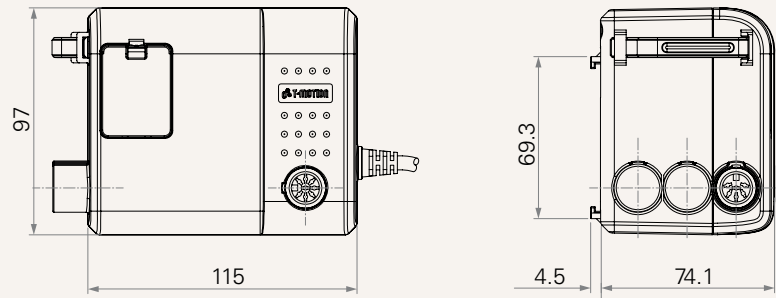

TC2B

series

Product Segments

• Comfort Motion

Voltage	100V AC, 120V AC, 230V AC, or 100~240 V AC (SMPS)
Built-in transformer type	EI or SMPS
Maximum output	24V DC, 3A
Plug support	EU, USA, AUS, UK, JPN
Number of actuators	1~3
Color	Black or grey
Certificate	UL, RCM, SAA, C-Tick, and RoHS
Over current protection	

Drawing

Standard Dimensions
(mm)

TC2B

Version: 20170815-I

Voltage	1 = 100V AC	2 = 120V AC	3 = 230V AC	4 = 100~240V AC (SMPS)
Plug	1 = EU 2 = USA	3 = AUS 4 = UK	5 = JPN	
Number of Actuators	1 = 1	2 = 2	3 = 3	
Color	1 = Black	2 = Grey (Pantone 428C)		
Cable Length (mm)	1 = Straight, 2000	2 = Straight, 4000		
Fixation	1 = On actuator (accessories: fixing screws*1)	2 = On iron frame (accessories: mounting brackets & screws)		